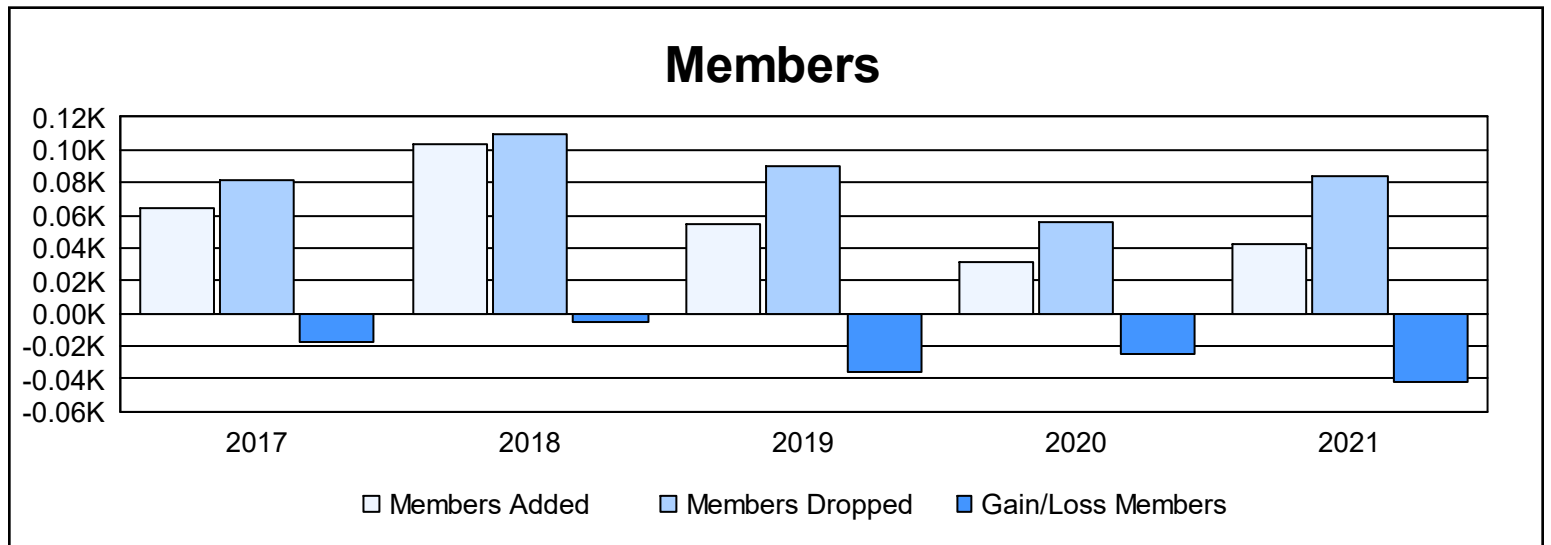

Year	New Clubs	Dropped Clubs	Gain/ Loss Clubs	New Members	Charter Members	Reinstate Members	Transfer Members	Total Member Added	Total Members Dropped	Gain/ Loss Members
2016-2017	0	0	0	60	0	1	3	64	82	-18
2017-2018	1	2	-1	78	21	0	5	104	109	-5
2018-2019	0	0	0	51	2	0	1	54	90	-36
2019-2020	0	0	0	30	0	1	0	31	56	-25
2020-2021	0	2	-2	37	0	1	4	42	84	-42
<b>Average</b>	<b>0</b>	<b>1</b>	<b>-1</b>	<b>51</b>	<b>5</b>	<b>1</b>	<b>3</b>	<b>59</b>	<b>84</b>	<b>-25</b>

### Membership Composition June 2021 Cumulative