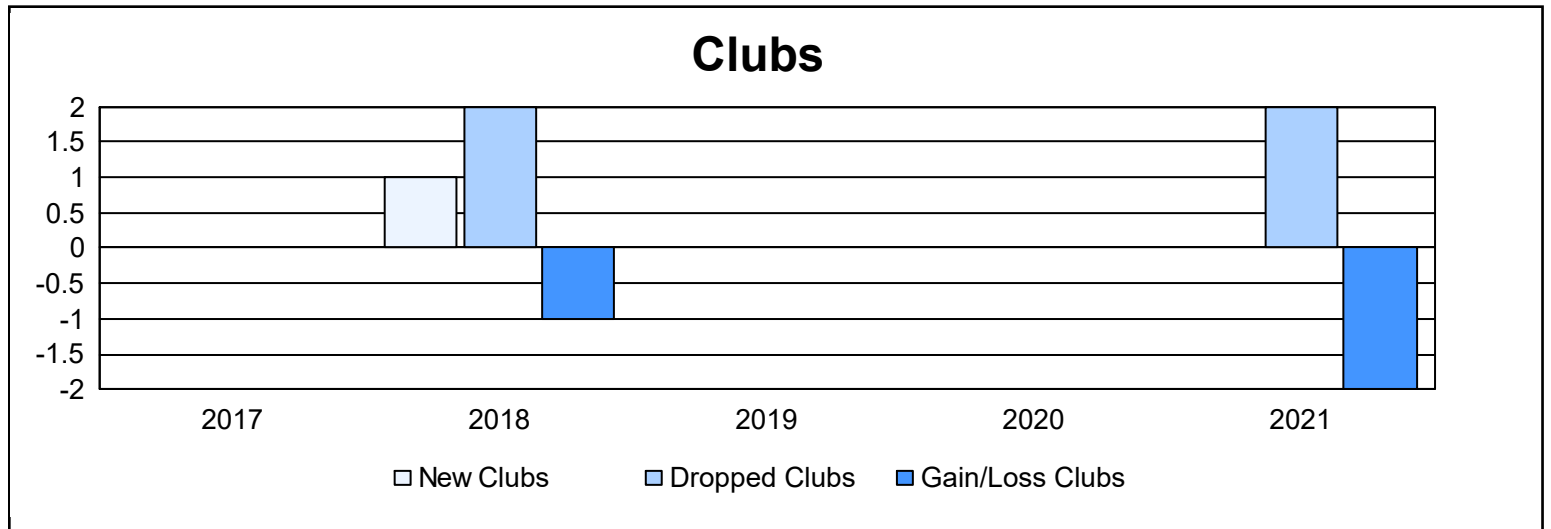

Year	New Clubs	Dropped Clubs	Gain/ Loss Clubs	New Members	Charter Members	Reinstate Members	Transfer Members	Total Member Added	Total Members Dropped	Gain/ Loss Members
2016-2017	0	0	0	60	0	1	3	64	82	-18
2017-2018	1	2	-1	78	21	0	5	104	109	-5
2018-2019	0	0	0	51	2	0	1	54	90	-36
2019-2020	0	0	0	30	0	1	0	31	56	-25
2020-2021	0	2	-2	37	0	1	4	42	84	-42
<b>Average</b>	<b>0</b>	<b>1</b>	<b>-1</b>	<b>51</b>	<b>5</b>	<b>1</b>	<b>3</b>	<b>59</b>	<b>84</b>	<b>-25</b>

### Membership Composition June 2021 Cumulative